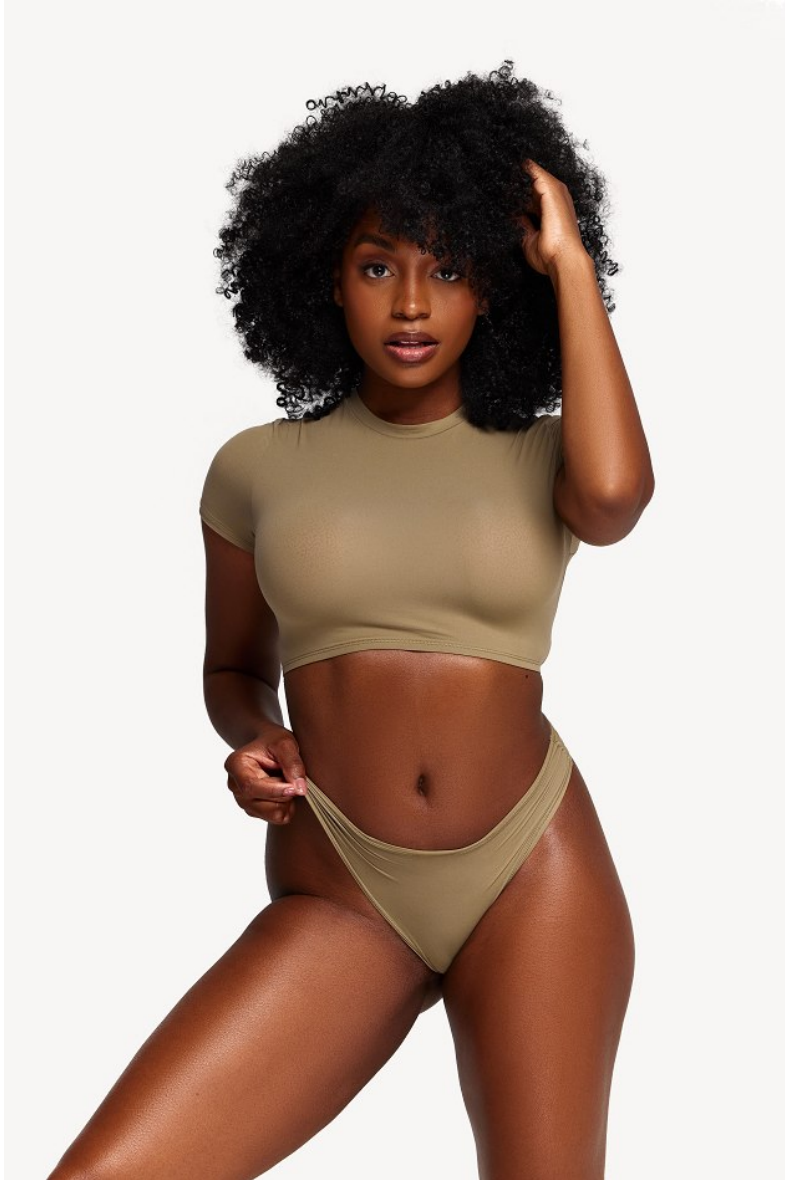

CAMILLE A

Height 173cm/5'8" Bust 92cm/36" D Waist 70cm/27.5" Hips 97cm/38" Dress 4-6 US Shoe 9 US Hair Dark Brown Eyes Brown

CAMILLE A

Height 173cm/5'8" Bust 92cm/36" D Waist 70cm/27.5" Hips 97cm/38" Dress 4-6 US Shoe 9 US Hair Dark Brown Eyes Brown