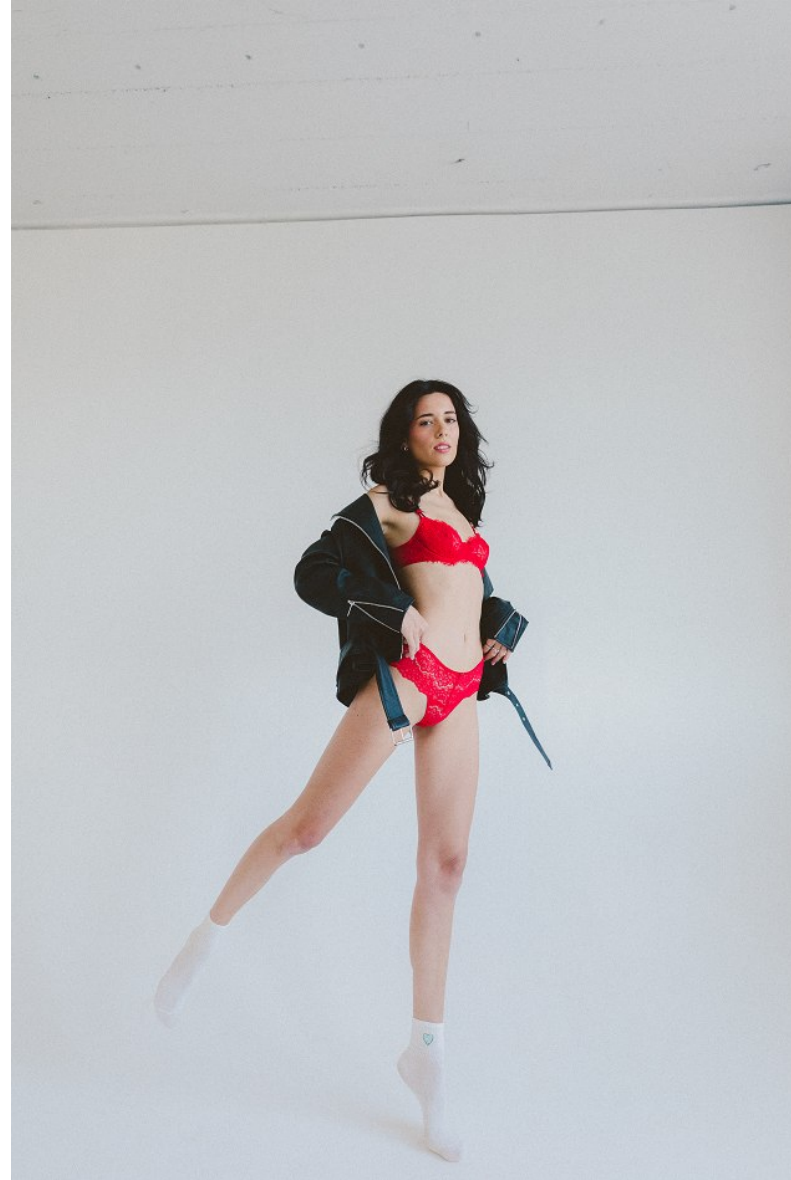

CASILDA G

Height 178cm/5'10" Bust 84cm/33" B Waist 65cm/25.5" Hips 91cm/36" Dress 2 US Shoe 9 US Hair Brown Eyes Amber

RUNNING
SWIMMING
WORKOUT
YOGA

CASILDA G

Height 178cm/5'10" Bust 84cm/33" B Waist 65cm/25.5" Hips 91cm/36" Dress 2 US Shoe 9 US Hair Brown Eyes Amber

CASILDA G

Height 178cm/5'10" Bust 84cm/33" B Waist 65cm/25.5" Hips 91cm/36" Dress 2 US Shoe 9 US Hair Brown Eyes Amber

CASILDA G

Height 178cm/5'10" Bust 84cm/33" B Waist 65cm/25.5" Hips 91cm/36" Dress 2 US Shoe 9 US Hair Brown Eyes Amber