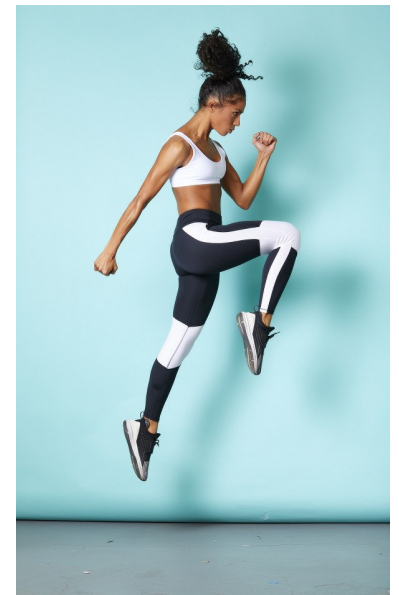

BRITTA G

Height 173cm/5'8" Bust 86cm/34" B Waist 66cm/26" Hips 91cm/36" Dress 2
US Shoe 9 US Hair Black Eyes Black

BASKETBALL
DANCER: HEELS, BURLESQUE,
JAZZ, CONTEMPORARY
HIKING
ROLLER SKATING
TENNIS
RUNNING