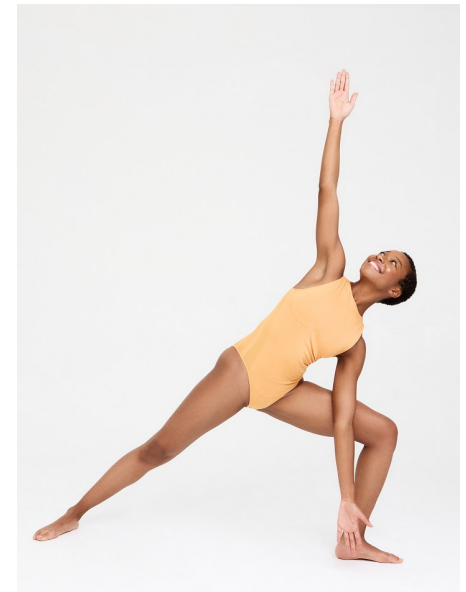

CIERRA S

Height 163cm/5'4" Bust 84cm/33" B Waist 64cm/25" Hips 91cm/36" Dress 2
US Shoe 7 US Hair Black Eyes Black

BICOASTAL
MGMT

264 W 40th St, Suite 502 | NEW YORK, NY, 10018
+1 212 590 0129 | info@bicoastalmgmt.com