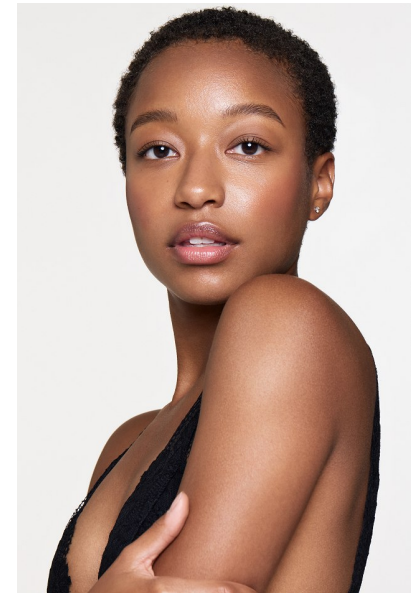

CIERRA S

Height 163cm/5'4" Bust 84cm/33" B Waist 64cm/25" Hips 91cm/36" Dress 2
US Shoe 7 US Hair Black Eyes Black

BICOASTAL
MGMT

264 W 40th St, Suite 502 | NEW YORK, NY, 10018
+1 212 590 0129 | info@bicoastalmgmt.com