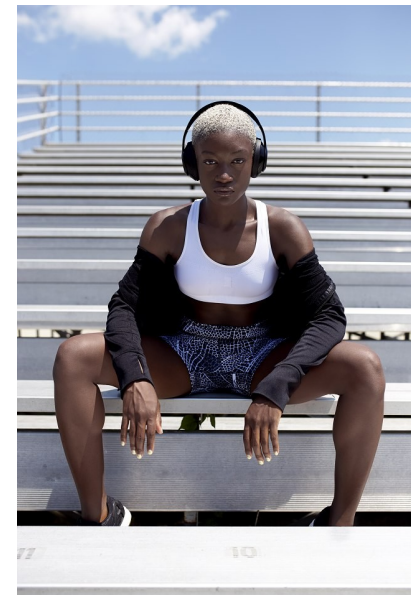

**THOMASINA P**

Height 170cm/5'7" Dress 2 US Shoe 9 US Hair Black Eyes Brown

CHEERLEADING  
TRACK & FIELD  
CLIMBING  
RUNNING  
CYCLING

**BICOASTAL**  
MGMT

1385 Broadway, Suite 1001, New York, 10018  
+1 212 590 0129 | [info@bicoastalmgmt.com](mailto:info@bicoastalmgmt.com)