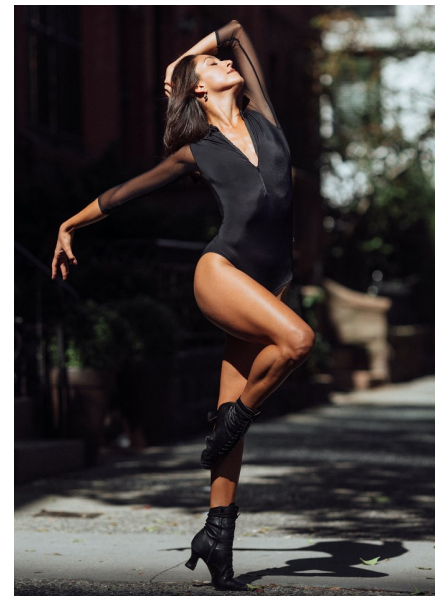

SOULTANA S

Height 174cm/5'8.5" Dress 4 US Shoe 9 US Hair Brown Eyes Brown

PROFESSIONAL DANCER:
CONTEMPORARY BALLET,
PONTE, JAZZ, TAP
AEROBICS
GYMNASTICS
PILATES
RUNNING
SWIMMING
YOGA

BICOASTAL
MGMT

264 W 40th St, Suite 502 | NEW YORK, NY, 10018