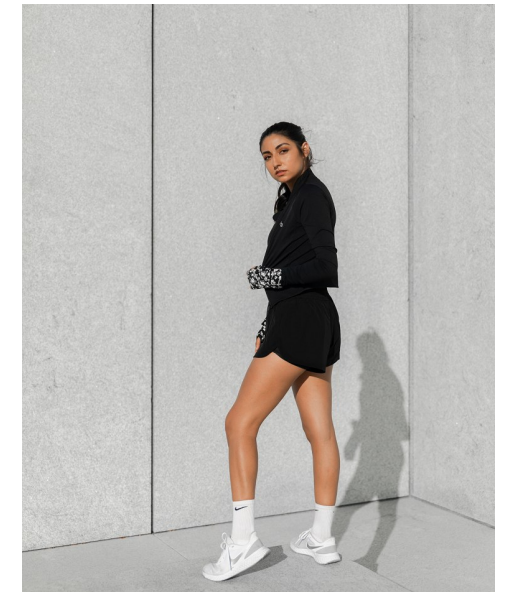

**DANIELLE B**

Height 168cm/5'6" Bust 89cm/35" Waist 66cm/26" Hips 96cm/38" Shoe 8 US

BOXING  
PERSONAL TRAINER  
RUNNING  
TENNIS

**BICOASTAL**  
MGMT

264 W 40th St, Suite 502 | NEW YORK, NY, 10018  
+1 212 590 0129 | info@bicoastalmgmt.com