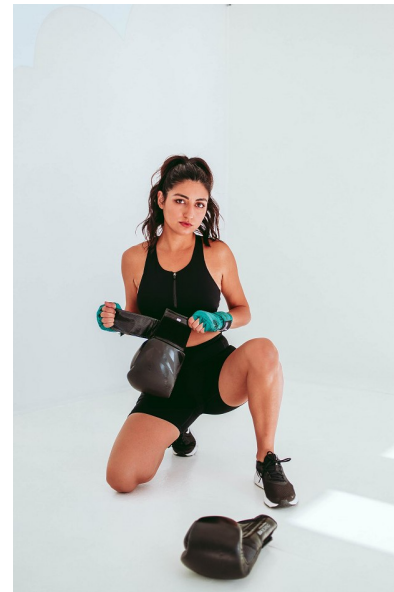

**DANIELLE B**

Height 168cm/5'6" Bust 89cm/35" Waist 66cm/26" Hips 96cm/38" Shoe 8 US

BOXING  
PERSONAL TRAINER  
RUNNING  
TENNIS

**BICOASTAL**  
MGMT

264 W 40th St, Suite 502 | NEW YORK, NY, 10018  
+1 212 590 0129 | info@bicoastalmgmt.com