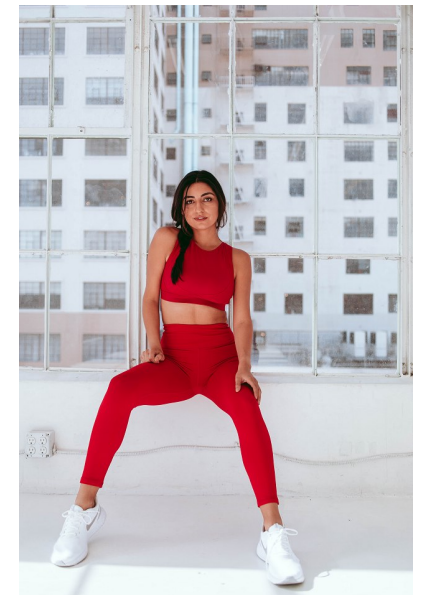

**DANIELLE B**

Height 168cm/5'6" Bust 89cm/35" Waist 66cm/26" Hips 96cm/38" Shoe 8 US

BOXING  
PERSONAL TRAINER  
RUNNING  
TENNIS

**BICOASTAL**  
MGMT

264 W 40th St, Suite 502 | NEW YORK, NY, 10018  
+1 212 590 0129 | info@bicoastalmgmt.com